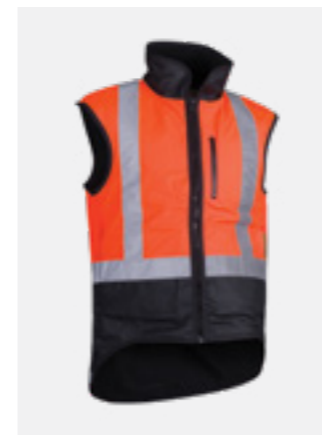

Styx Mill™

Forestry & Recreation

Yellow Fur Lined Vest
23SP HY | SML-5XL

Orange Fur Lined Jacket
23SS HO | SML-5XL

Orange Fur Lined Vest
23SP HO | SML-7XL

Oilskin Wax High Visibility Vests & Jackets

Long Sleeve Zip Cape
19ZIPLS | SML-5XL