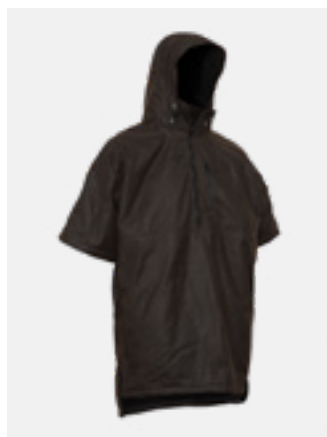

Oilskin Wax Specialist Outdoors

BLACK LABEL
Brown Lined Short Sleeve
Scope Pullover
23PO SS | SML-5XL