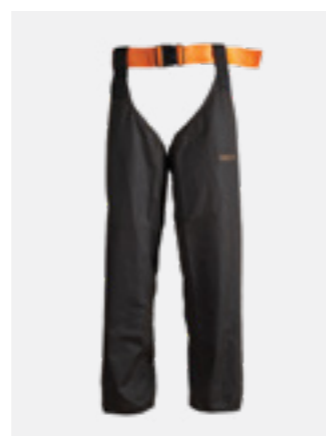

Brown Wool Lined Vest
23SP W | SML-5XL

Brown Fur Lined Vest
23SP B | XS-7XL

Oilskin Wax Vests

BLACK LABEL
Brown Multi Pocket
Outdoors Vest
 23FP | SML-5XL

Oilskin Wax Vests

Black Fur Lined Vest
 23SP BK | SML-5XL

Black Wool Lined
Province Vest
 23SP PR | SML-5XL

Oilskin Wax Jackets

Brown Short Sleeve Jacket
23SS | SML-5XL

Brown Long Sleeve Jacket
23LS | SML-5XL

Brown Oilskin Trousers
23T | SML-3XL

Oilskin Wax Trousers & Leggings